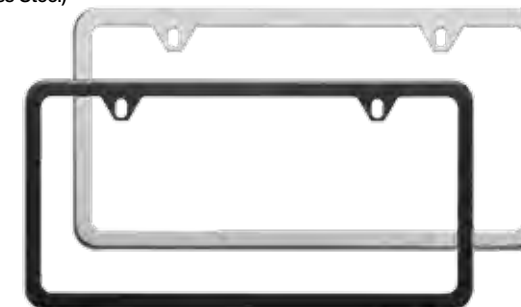

■ Slim License Plate Frames
Manufactured from heavy-gauge 304 stainless steel that will not rust or corrode. Kit includes hardware hider caps.
SOA342L104 (Polished Stainless Steel)
SOA342L105 (Matte Black)